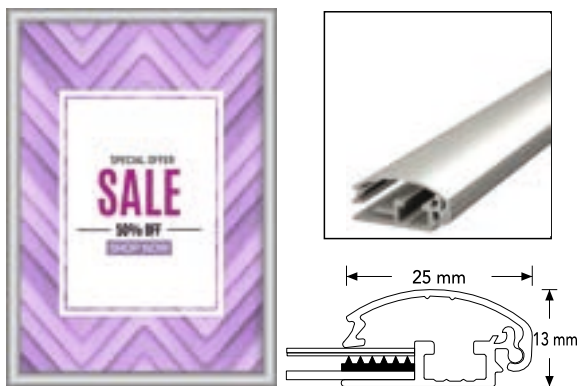

Water Resistant Snap Frames | Abschliessbarer Klapprahmen

- 25 mm., 32 mm., 35 mm or 46 mm wide silver anodised aluminum frame profiles in E6/EV1.
- Suitable for outdoor use. Water protection with surrounding rubber seal.
- Mitred frame corners standard, round frame corners optional.
- Anti-glare poster protective film included.
- Grey polystyrene(PS) backplate.
- 4 screws and 4 plugs included for mounting
- Individually packed, collective packing available
- No assembly needed.
- Custom size available.

- 25 mm, 32 mm, 35 mm oder 46 mm breite Silber eloxierte Aluminium-Rahmenprofile in E6/EV1.
- Für den Außenbereich geeignet. Wasserschutz mit umlaufender Gummidichtung.
- Auf Gehrung geschnittene Rahmenecken serienmäßig, runde Rahmenecken optional.
- Inklusive entspiegelter Posterschutzfolie.
- Rückplatte aus grauem Polystyrol (PS).
- 4 Schrauben und 4 Dübel zur Montage enthalten
- Einzeln verpackt, Sammelverpackung möglich
- Keine Montage erforderlich.
- Benutzerdefinierte Größe verfügbar.

FRAME PROFILE: 25 mm

ITEM CODE	INSERT SIZE	VISIBLE AREA
PFSS 25 030042 WP	(A3) 297 x 420 mm	296 x 419 mm
PFSS 25 035050 WP	(B3) 350 x 500 mm	349 x 499 mm
PFSS 25 042060 WP	(A2) 420 x 594 mm	419 x 593 mm
PFSS 25 050070 WP	(B2) 500 x 700 mm	499 x 699 mm
PFSS 25 060084 WP	(A1) 594 x 841 mm	593 x 840 mm
PFSS 25 070100 WP	(B1) 700 x 1000 mm	699 x 999 mm
PFSS 25 084118 WP	(A0) 841 x 1189 mm	840 x 1188 mm