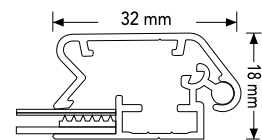

EXTRUSION: SILVER COLOR (ANODIZED) ALUMINIUM

FRAME PROFILE: 32 mm - Lockable

ITEM CODE	INSERT SIZE	VISIBLE AREA	EXTERNAL SIZE
MITRED CORNER			
PFSS L32 021030 WP	(A4) 210 x 297 mm	207 x 294 mm	273 x 360 mm
PFSS L32 030042 WP	(A3) 297 x 420 mm	294 x 417 mm	360 x 483 mm
PFSS L32 035050 WP	(B3) 350 x 500 mm	347 x 497 mm	413 x 563 mm
PFSS L32 042060 WP	(A2) 420 x 594 mm	417 x 591 mm	483 x 657 mm
PFSS L32 050070 WP	(B2) 500 x 700 mm	497 x 697 mm	563 x 763 mm
PFSS L32 060084 WP	(A1) 594 x 841 mm	591 x 838 mm	657 x 904 mm
PFSS L32 070100 WP	(B1) 700 x 1000 mm	697 x 997 mm	763 x 1063 mm
PFSS L32 084118 WP	(A0) 841 x 1189 mm	838 x 1186 mm	904 x 1252 mm
PFSS L32 100140 WP	(B0) 1000 x 1400 mm	997 x 1397 mm	1063 x 1463 mm