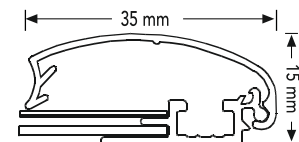

EXTRUSION: SILVER COLOR (ANODIZED) ALUMINIUM

FRAME PROFILE: 35 mm

ITEM CODE	INSERT SIZE	VISIBLE AREA	EXTERNAL SIZE
MITRED CORNER			
PFSS 35 030042	(A3) 297 x 420 mm	259 x 382 mm	329 x 452 mm
PFSS 35 035050	(B3) 350 x 500 mm	312 x 462 mm	382 x 532 mm
PFSS 35 042060	(A2) 420 x 594 mm	382 x 556 mm	452 x 626 mm
PFSS 35 050070	(B2) 500 x 700 mm	462 x 662 mm	532 x 732 mm
PFSS 35 060084	(A1) 594 x 841 mm	556 x 803 mm	626 x 873 mm
PFSS 35 070100	(B1) 700 x 1000 mm	662 x 962 mm	732 x 1032 mm
PFSS 35 084118	(A0) 841 x 1189 mm	803 x 1151 mm	873 x 1221 mm
PFSS 35 100140	(B0) 1000 x 1400 mm	962 x 1362 mm	1032 x 1432 mm