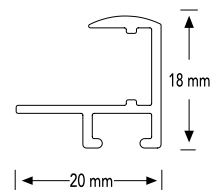

EXTRUSION: SILVER COLOR (ANODIZED) ALUMINIUM

ITEM CODE	INSERT SIZE	VISIBLE AREA	EXTERNAL SIZE
MITRED CORNER			
PFBS 021030	(A4) 210 x 297 mm	194 x 281 mm	214 x 301 mm
PFBS 030042	(A3) 297 x 420 mm	281 x 404 mm	301 x 424 mm
PFBS 035050	(B3) 350 x 500 mm	334 x 484 mm	354 x 504 mm
PFBS 042060	(A2) 420 x 594 mm	404 x 578 mm	424 x 598 mm
PFBS 050070	(B2) 500 x 700 mm	484 x 684 mm	504 x 704 mm
PFBS 060084	(A1) 594 x 841 mm	578 x 825 mm	598 x 845 mm
PFBS 070100	(B1) 700 x 1000 mm	684 x 984 mm	704 x 1004 mm
PFBS 084118	(A0) 841 x 1189 mm	825 x 1173 mm	845 x 1193 mm