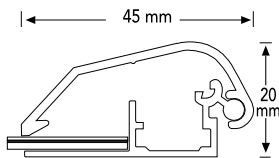

EXTRUSION: SILVER COLOR (ANODIZED) ALUMINIUM

FRAME PROFILE: 45 mm Safety

ITEM CODE	INSERT SIZE	VISIBLE AREA	EXTERNAL SIZE
MITRED CORNER			
PFSS S45 050070	(B2) 500 x 700 mm	453 x 653 mm	543 x 743 mm
PFSS S45 060084	(A1) 594 x 841 mm	547 x 794 mm	637 x 884 mm
PFSS S45 070100	(B1) 700 x 1000 mm	653 x 953 mm	743 x 1043 mm
PFSS S45 084118	(A0) 841 x 1189 mm	794 x 1142 mm	884 x 1232 mm
PFSS S45 100140	(B0) 1000 x 1400 mm	953 x 1353 mm	1043 x 1443 mm