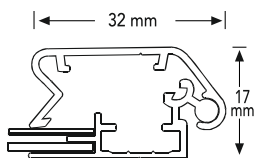

EXTRUSION: SILVER COLOR (ANODIZED) ALUMINIUM

FRAME PROFILE: 32 mm - Lockable

ITEM CODE	INSERT SIZE	VISIBLE AREA	EXTERNAL SIZE
MITRED CORNER			
PFSS L32 021030	(A4) 210 x 297 mm	188 x 275 mm	253 x 340 mm
PFSS L32 030042	(A3) 297 x 420 mm	275 x 398 mm	340 x 463 mm
PFSS L32 035050	(B3) 350 x 500 mm	328 x 478 mm	393 x 543 mm
PFSS L32 042060	(A2) 420 x 594 mm	398 x 572 mm	463 x 637 mm
PFSS L32 050070	(B2) 500 x 700 mm	478 x 678 mm	543 x 743 mm
PFSS L32 060084	(A1) 594 x 841 mm	572 x 819 mm	637 x 884 mm
PFSS L32 070100	(B1) 700 x 1000 mm	678 x 978 mm	743 x 1043 mm
PFSS L32 084118	(A0) 841 x 1189 mm	819 x 1167 mm	884 x 1232 mm
PFSS L32 100140	(B0) 1000 x 1400 mm	978 x 1378 mm	1043 x 1443 mm